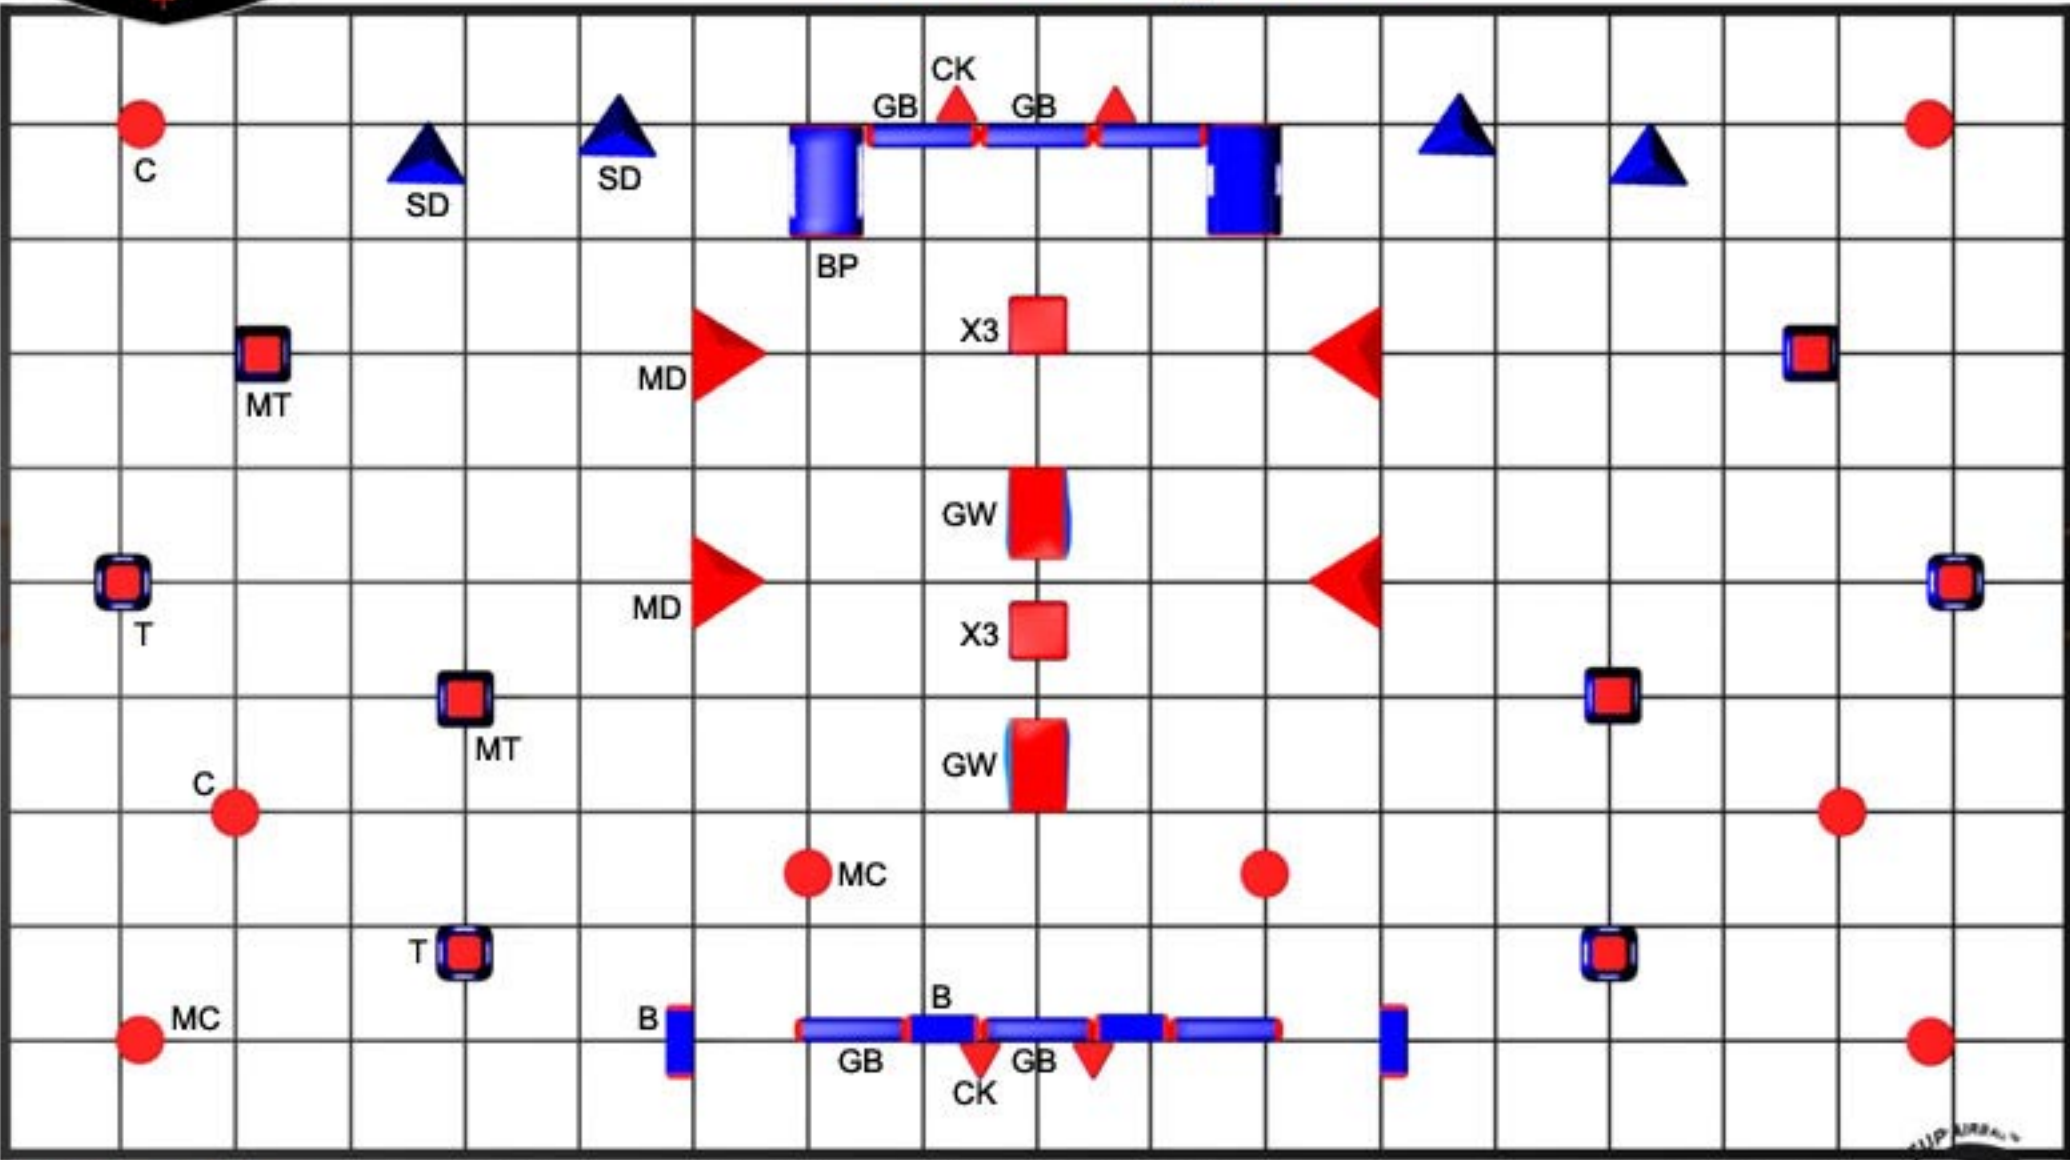

2011 CANADIAN TRIPLE CROWN

JUNE 11-12, 2011

NEW THIS SEASON:
 GW = GIANT WING
 X3 = CUBE

T = TEMPLE
 MT = MAYA TEMPLE
 GB = GIANT BEAM

C = CAN
 P = PILLAR
 B = BRICK

MD = MEDIUM DORITO
 SD = SMALL DORITO
 BP = BUMPER

Field: 100'x200'
 Squares: 10'x10'